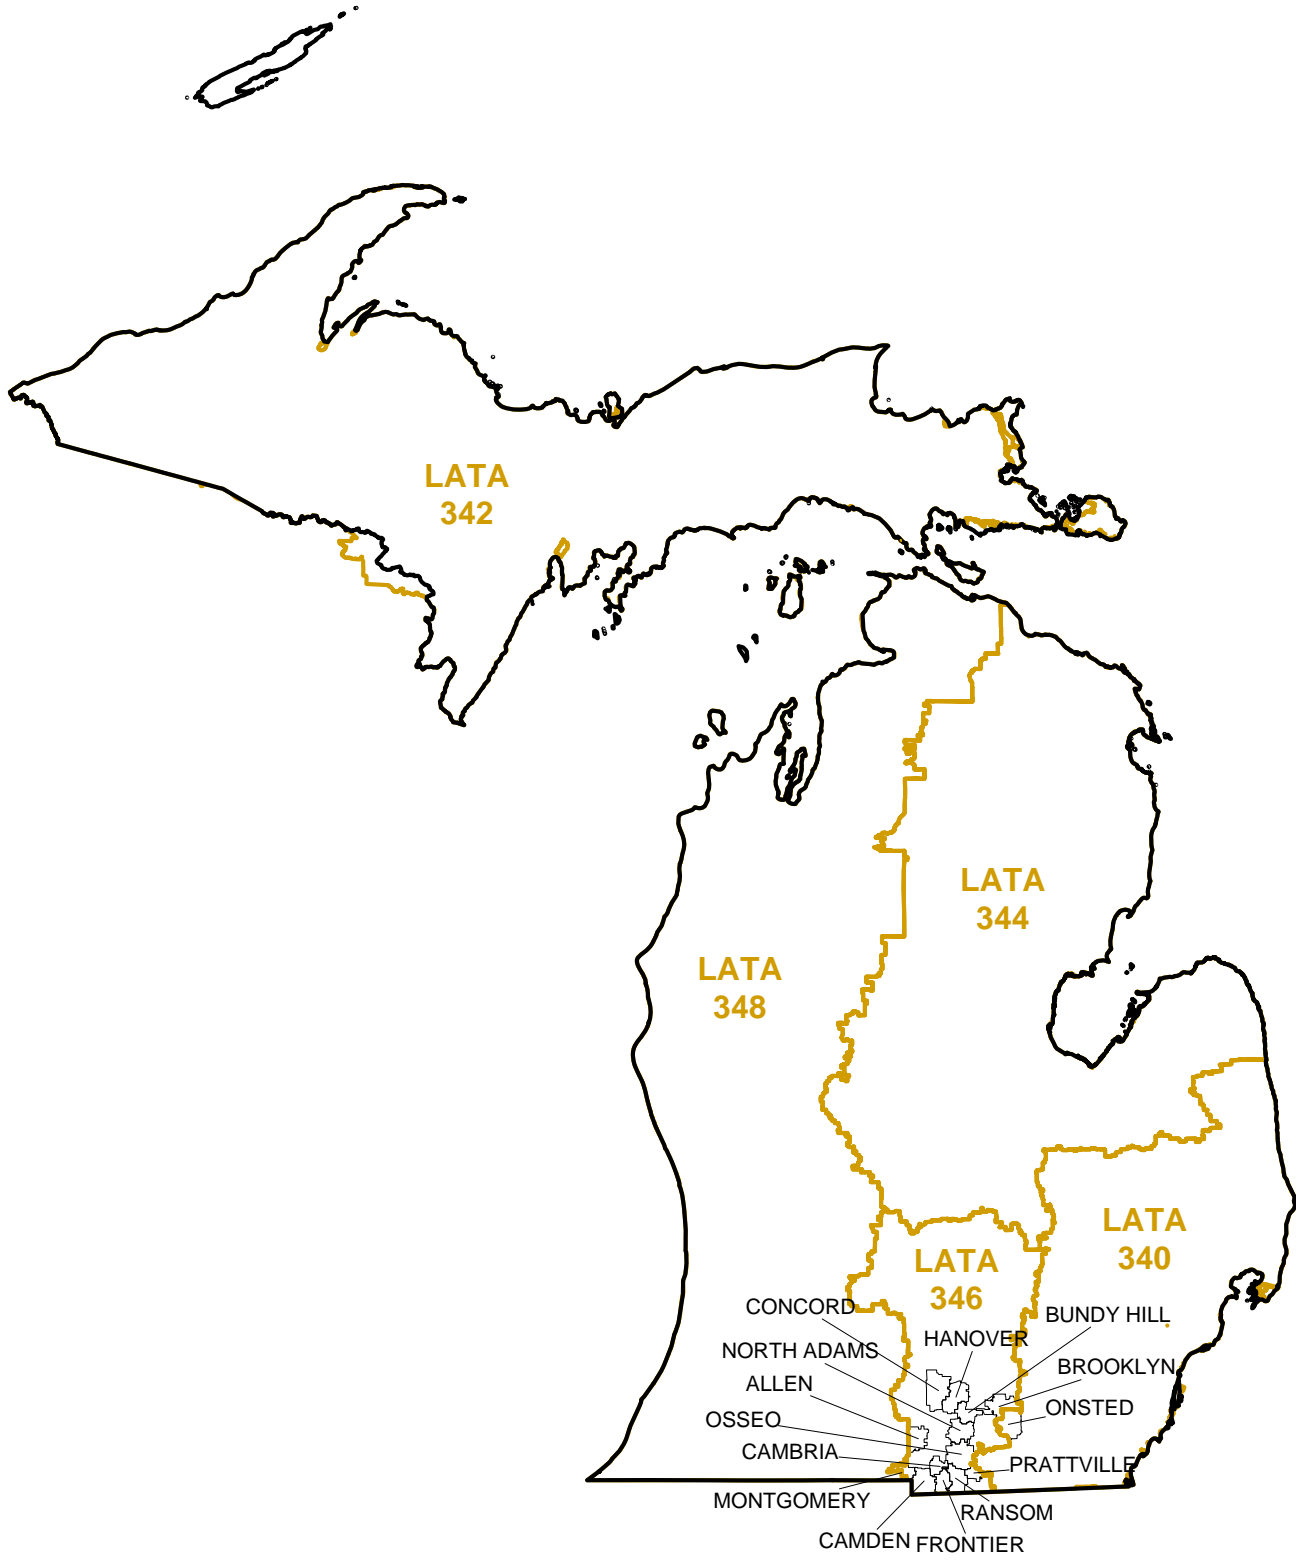

# MICHIGAN

## CENTRAL REGION - GREAT LAKES TERRITORY EXCHANGE BOUNDARY MAP

14 = EXCHANGE COUNT  
— LATA BOUNDARY  
— STATE BOUNDARY