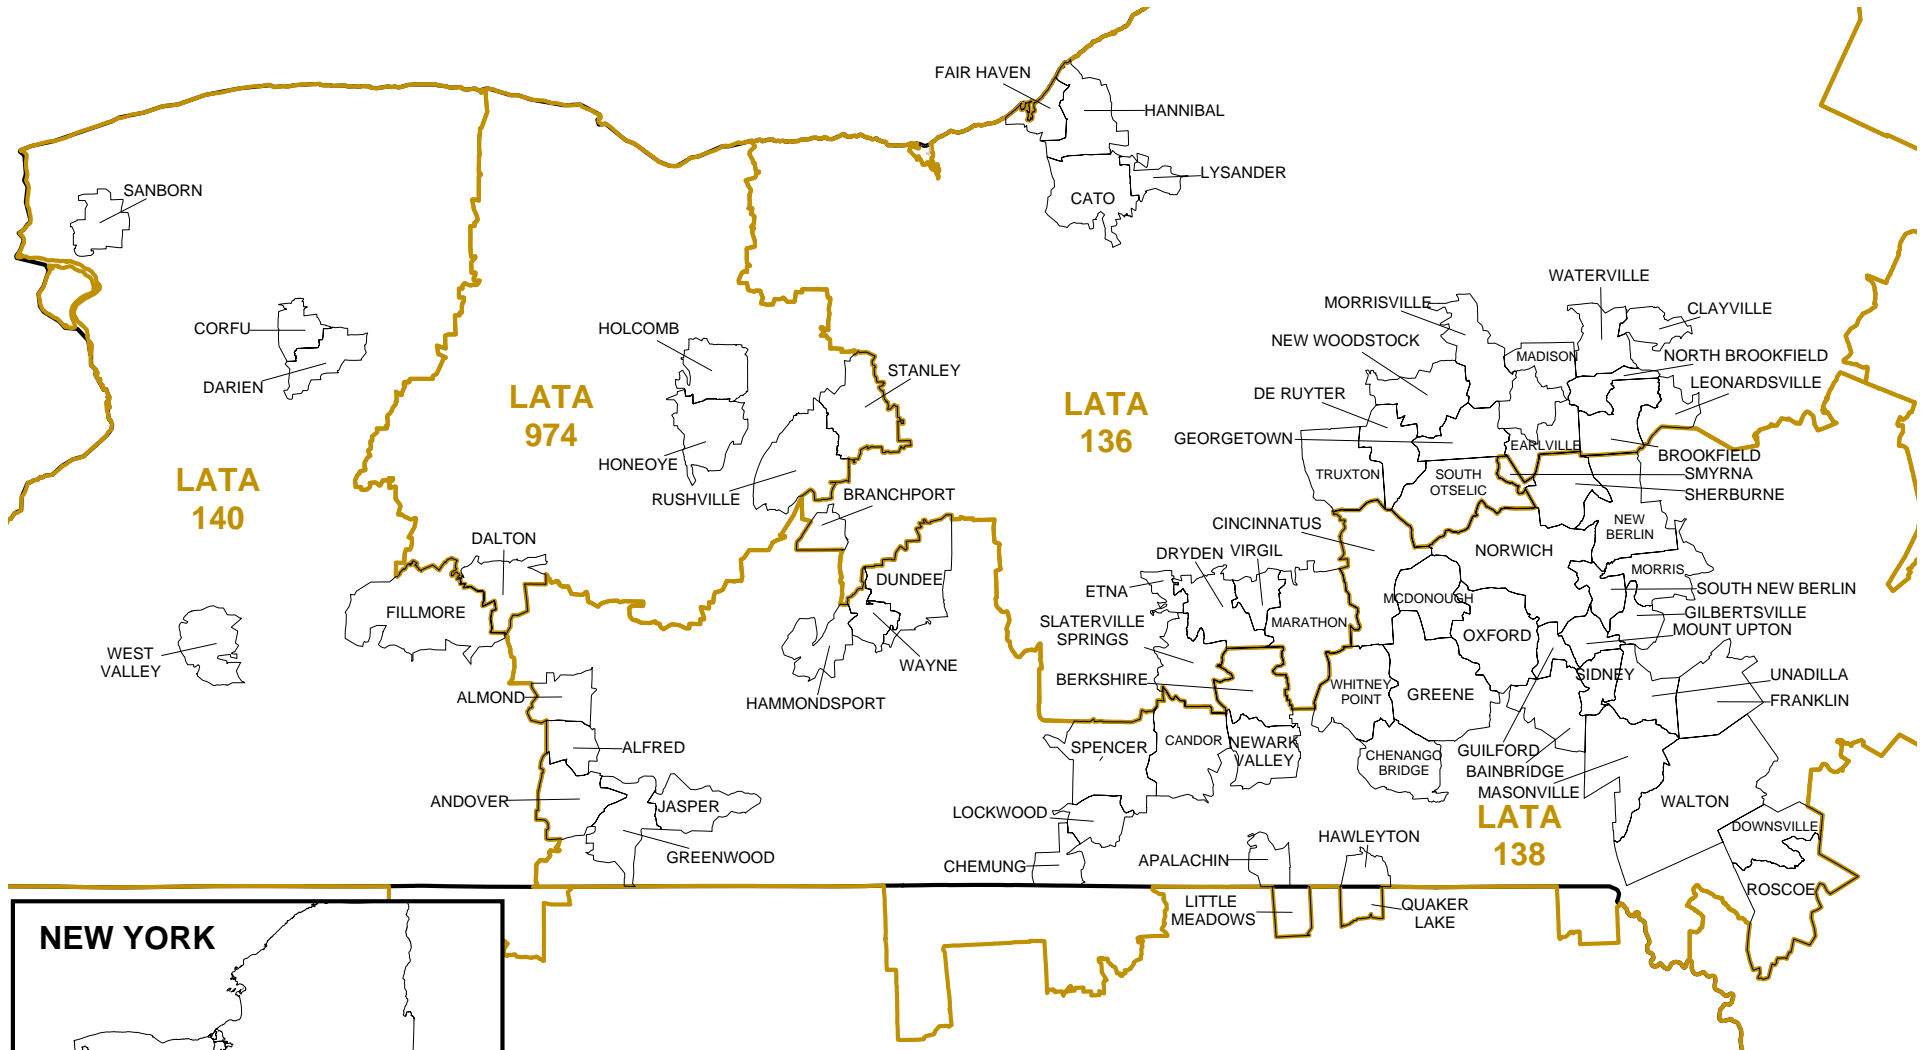

NEW YORK - CENTRAL/WEST EASTERN REGION - NEW YORK TERRITORY EXCHANGE BOUNDARY MAP

74 = EXCHANGE COUNT
 — LATA BOUNDARY
 — STATE BOUNDARY