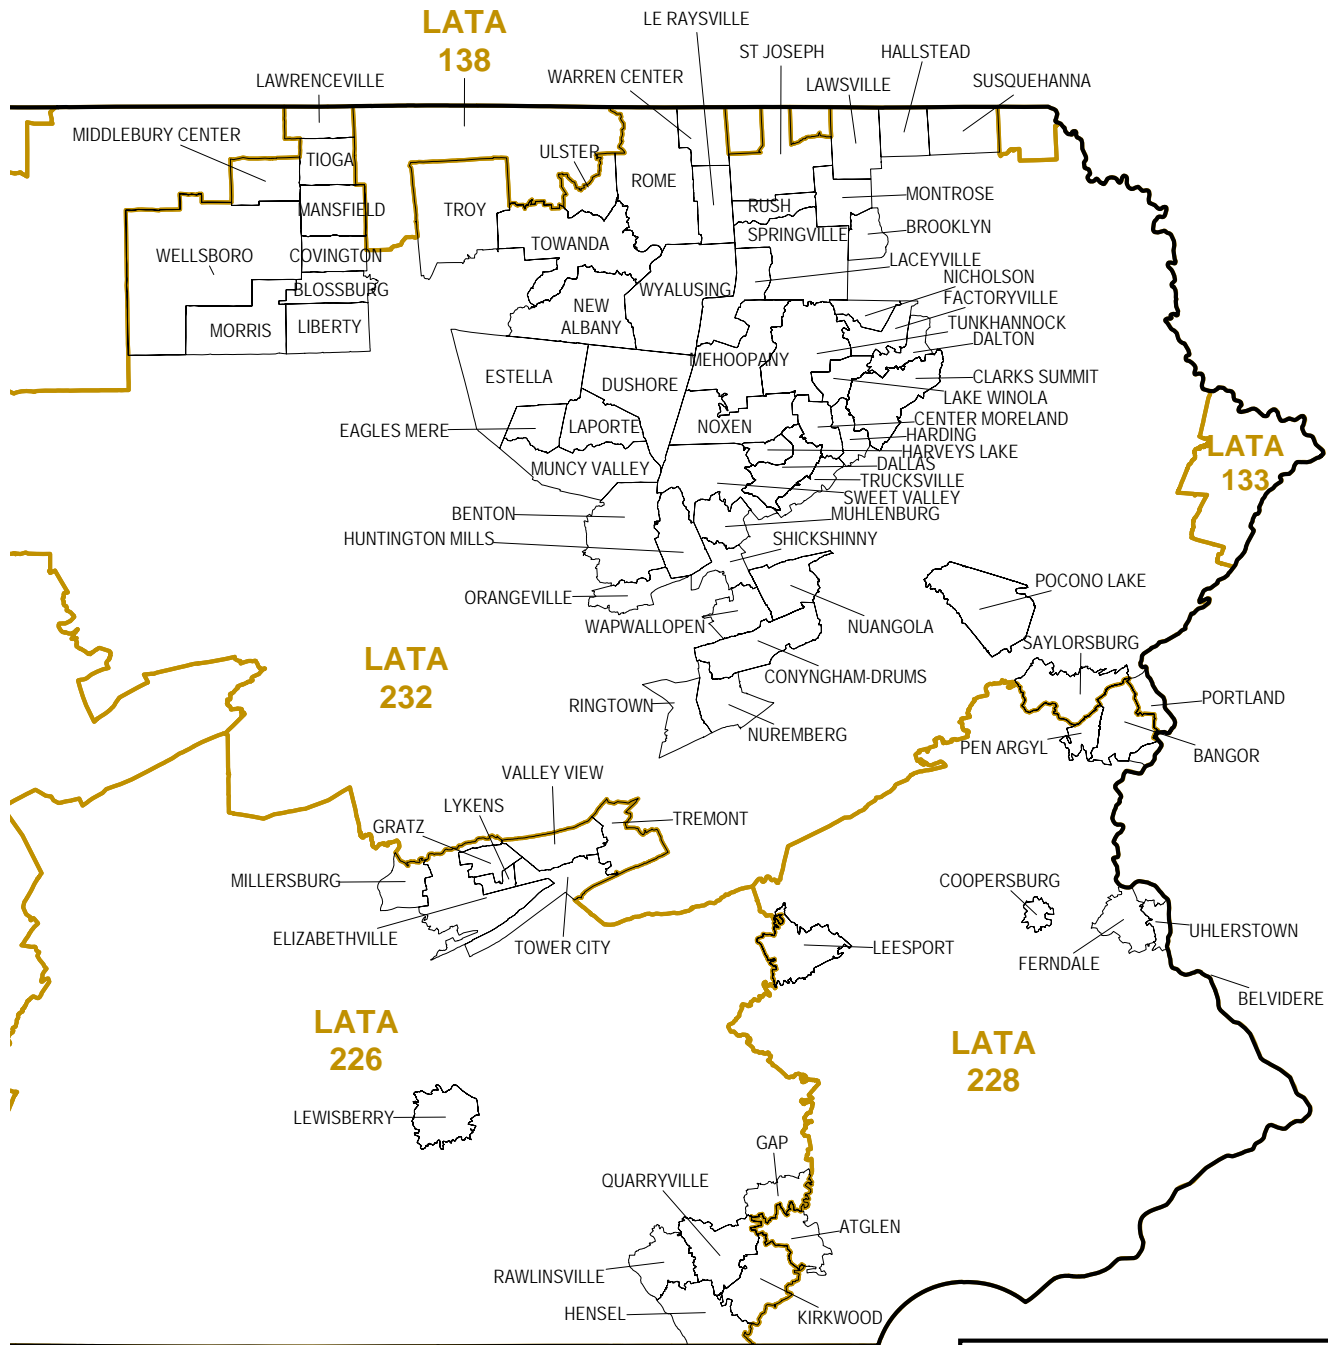

PENNSYLVANIA

CENTRAL REGION - PENNSYLVANIA TERRITORY COMMONWEALTH TELEPHONE COMPANY

79 = EXCHANGE COUNT
 — LATA BOUNDARY
 — STATE BOUNDARY