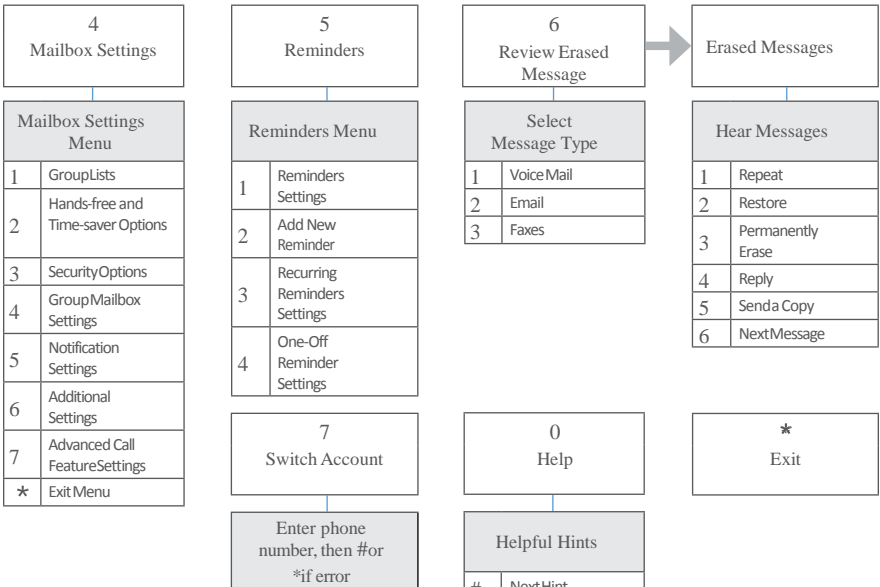

Voicemail Map

To access these menu options, dial *100 from your home or business handset.

Common Keys	
*	Cancel Input or Move Up a Level
#	End Input or Move Forward in a List
0	Helpful Hints
8	Pause/Resume