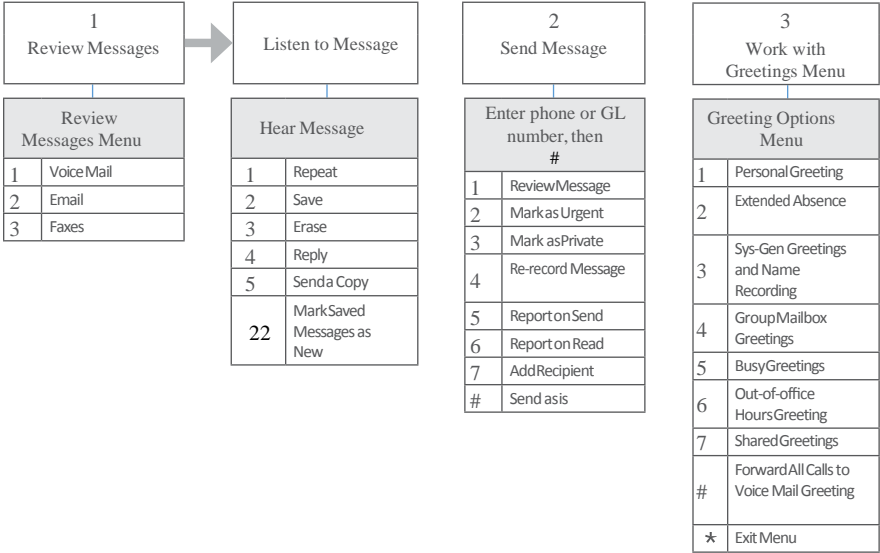

Voicemail Map

To access these menu options, dial *100 from your home or business handset.

Common Keys	
*	Cancel Input or Move Up a Level
#	End Input or Move Forward in a List
0	Helpful Hints
8	Pause/Resume