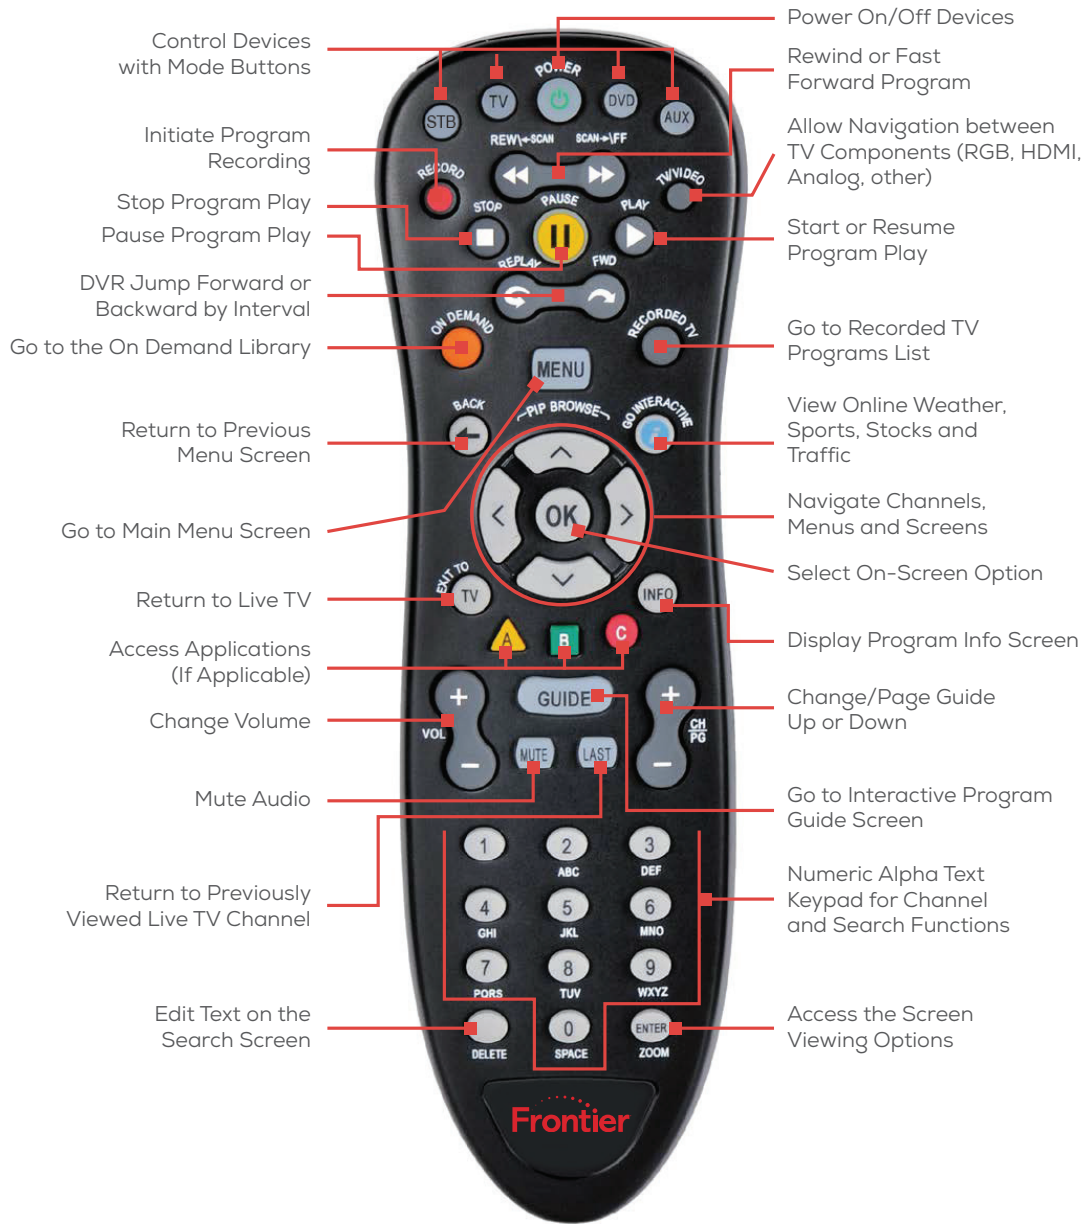

FEATURES OF YOUR FRONTIER® TV REMOTE CONTROL

UPGRADE TO THIS WINNING COMBO

Get the ultimate in entertainment freedom! Our exclusive Wireless Receiver lets you enjoy TV virtually anywhere in your home. Design your room to suit your style—you're no longer tied to your TV outlet! And our Point Anywhere Remote Control doesn't require lineal sight, so it works however you aim it—even through cabinets and walls. **Add them both for amazing flexibility and convenience.** Go to Frontier.com to order.

The Point Anywhere Remote Control is intended and sold for use only with Frontier TV receivers. May not be compatible with all entertainment systems or capable of accepting every programming code for other devices. Limited one-year replacement-only warranty. See enclosed User Guide for further information. Go to Frontier.com for details. Technical restrictions apply; may not be available to all customers.

Get answers 24/7 at Frontier.com/helpcenter or call **1.800.921.8101**.

*Channel and programming availability subject to change without notice. For your most current channel lineup, please visit Frontier.com.

**Excludes programming subject to blackouts.

***NFL Redzone HD channel 1629 is excluded from Ultimate TV package.

Channel/content available for viewing in Multiview is based on TV package and additional programming purchased.

©2021 Frontier Communications Corporation. All Rights Reserved.

13030_VFTv_Resi_CLU_CT_O_0121