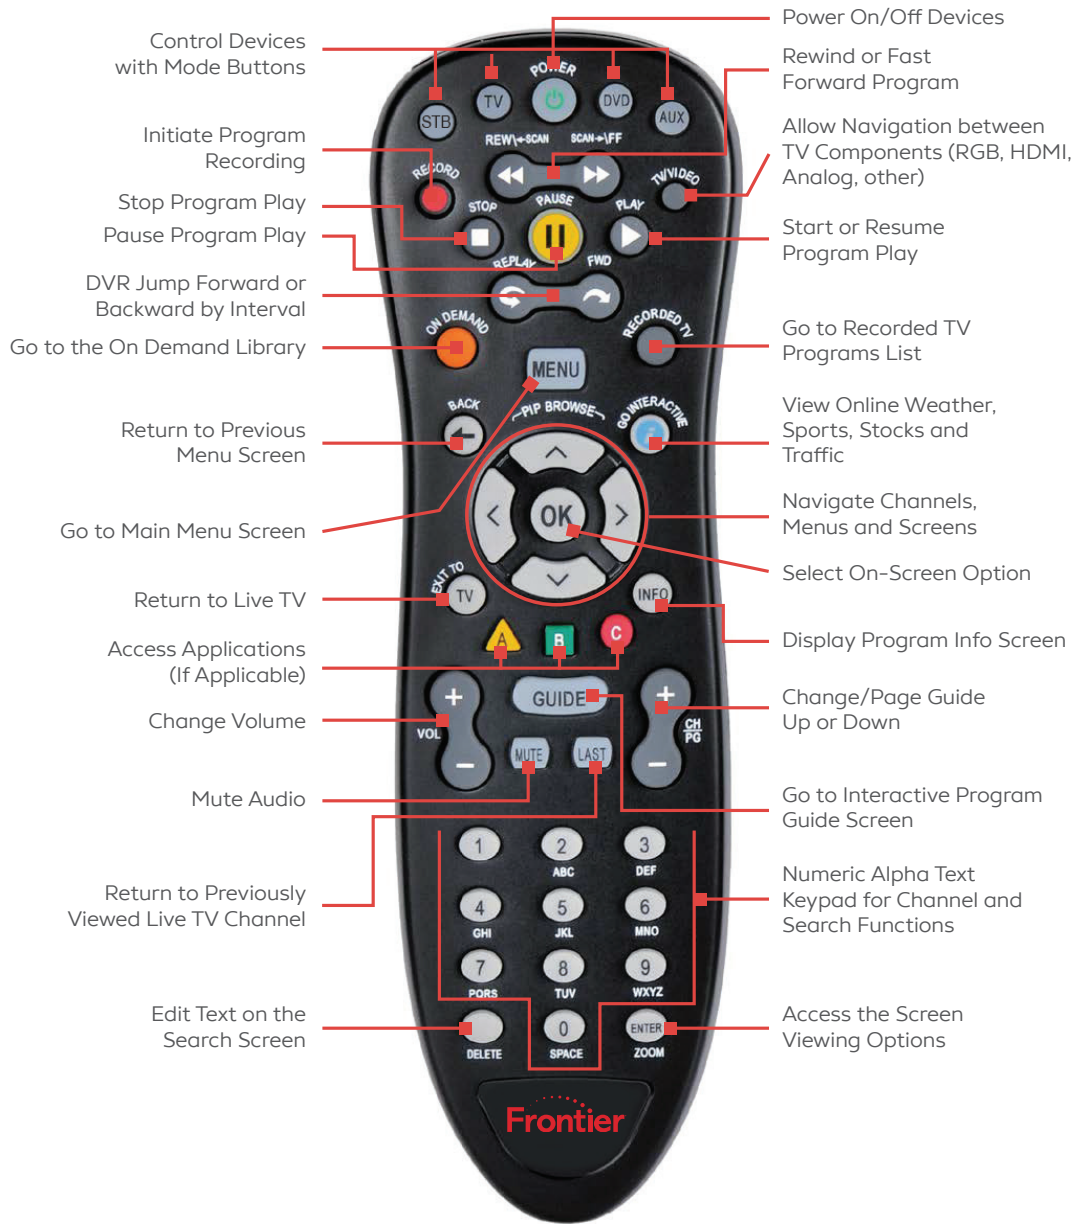

FEATURES OF YOUR FRONTIER TV REMOTE CONTROL

UPGRADE TO THIS WINNING COMBO

Get the ultimate in entertainment freedom! Our exclusive Wireless Receiver lets you enjoy TV virtually anywhere in your home. Design your room to suit your style—you're no longer tied to your TV outlet! And our Point Anywhere Remote Control doesn't require lineal sight, so it works however you aim it—even through cabinets and walls. **Add them both for amazing flexibility and convenience.** Go to Frontier.com to order.

The Point Anywhere Remote Control is intended and sold for use only with Frontier TV receivers. May not be compatible with all entertainment systems or capable of accepting every programming code for other devices. Limited one-year replacement-only warranty. See enclosed User Guide for further information. Go to Frontier.com for details. Technical restrictions apply; may not be available to all customers.

Get answers 24/7 at Frontier.com/helpcenter or call **1.800.921.8101**.

*Channel and programming availability subject to change without notice. For your most current channel lineup, please visit Frontier.com.

Channel/content available for viewing in Multiview is based on TV package and additional programming purchased.

©2021 Frontier Communications Parent, Inc. All Rights Reserved. 9/2021

15048_VFTv_Resi_CLU_MN_O_0921