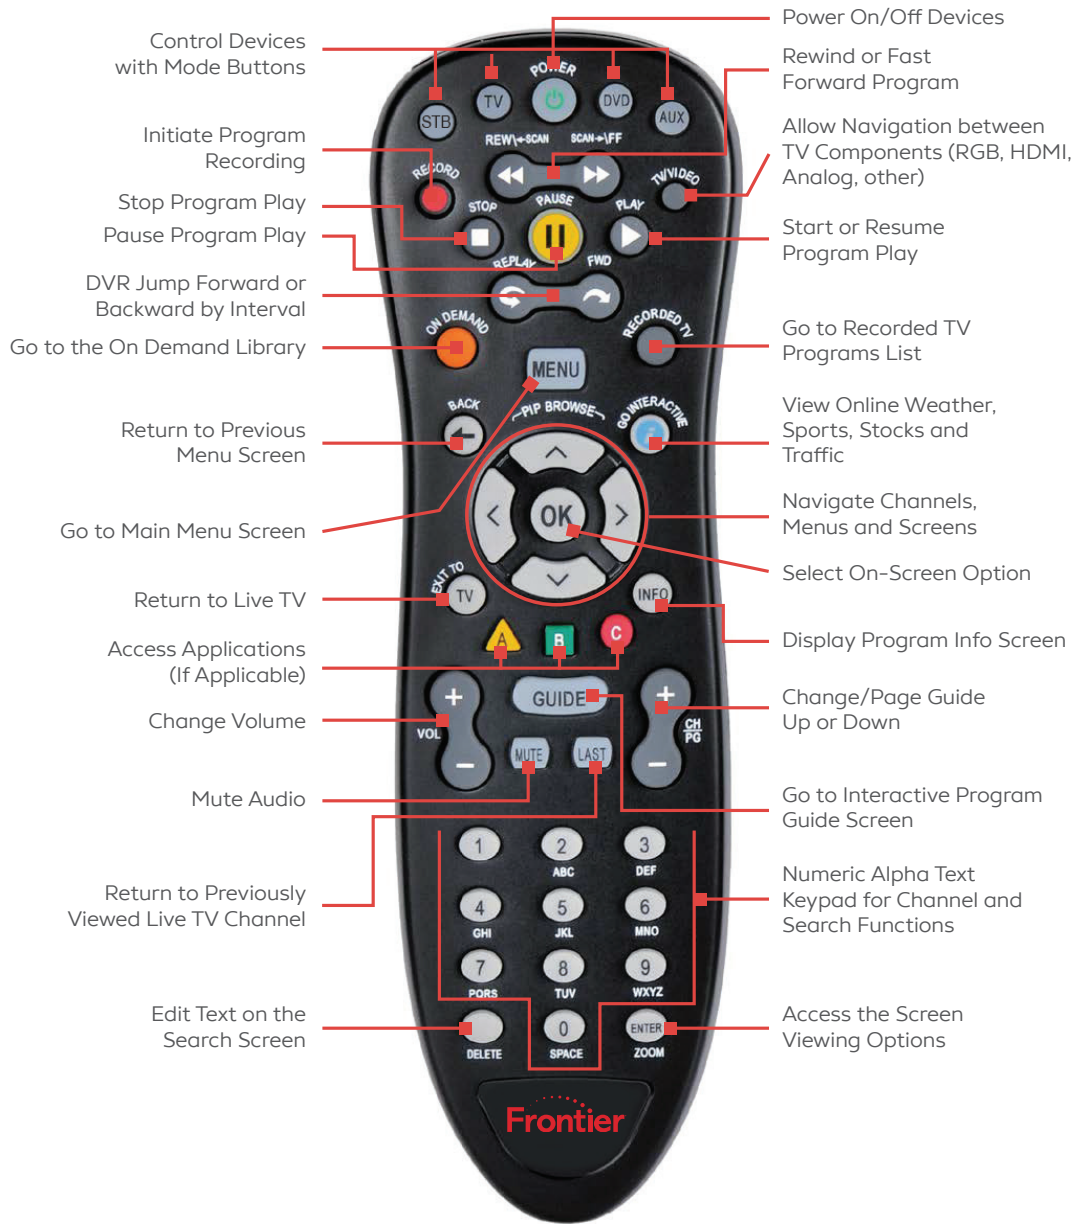

FEATURES OF YOUR FRONTIER TV REMOTE CONTROL

UPGRADE TO THIS WINNING COMBO

Get the ultimate in entertainment freedom! Our exclusive Wireless Receiver lets you enjoy TV virtually anywhere in your home. Design your room to suit your style—you're no longer tied to your TV outlet! And our Point Anywhere Remote Control doesn't require lineal sight, so it works however you aim it—even through cabinets and walls. **Add them both for amazing flexibility and convenience.** Go to Frontier.com to order.

The Point Anywhere Remote Control is intended and sold for use only with Frontier TV receivers. May not be compatible with all entertainment systems or capable of accepting every programming code for other devices. Limited one-year replacement-only warranty. See enclosed User Guide for further information. Go to Frontier.com for details. Technical restrictions apply; may not be available to all customers.

Get answers 24/7 at Frontier.com/helpcenter or call **1.800.921.8101**.

*Channel and programming availability subject to change without notice. For your most current channel lineup, please visit Frontier.com.

Channel/content available for viewing in Multiview is based on TV package and additional programming purchased.

©2021 Frontier Communications Parent, Inc. All Rights Reserved. 9/2021

15048_VFTv_Resi_CLU_NC_O_0921