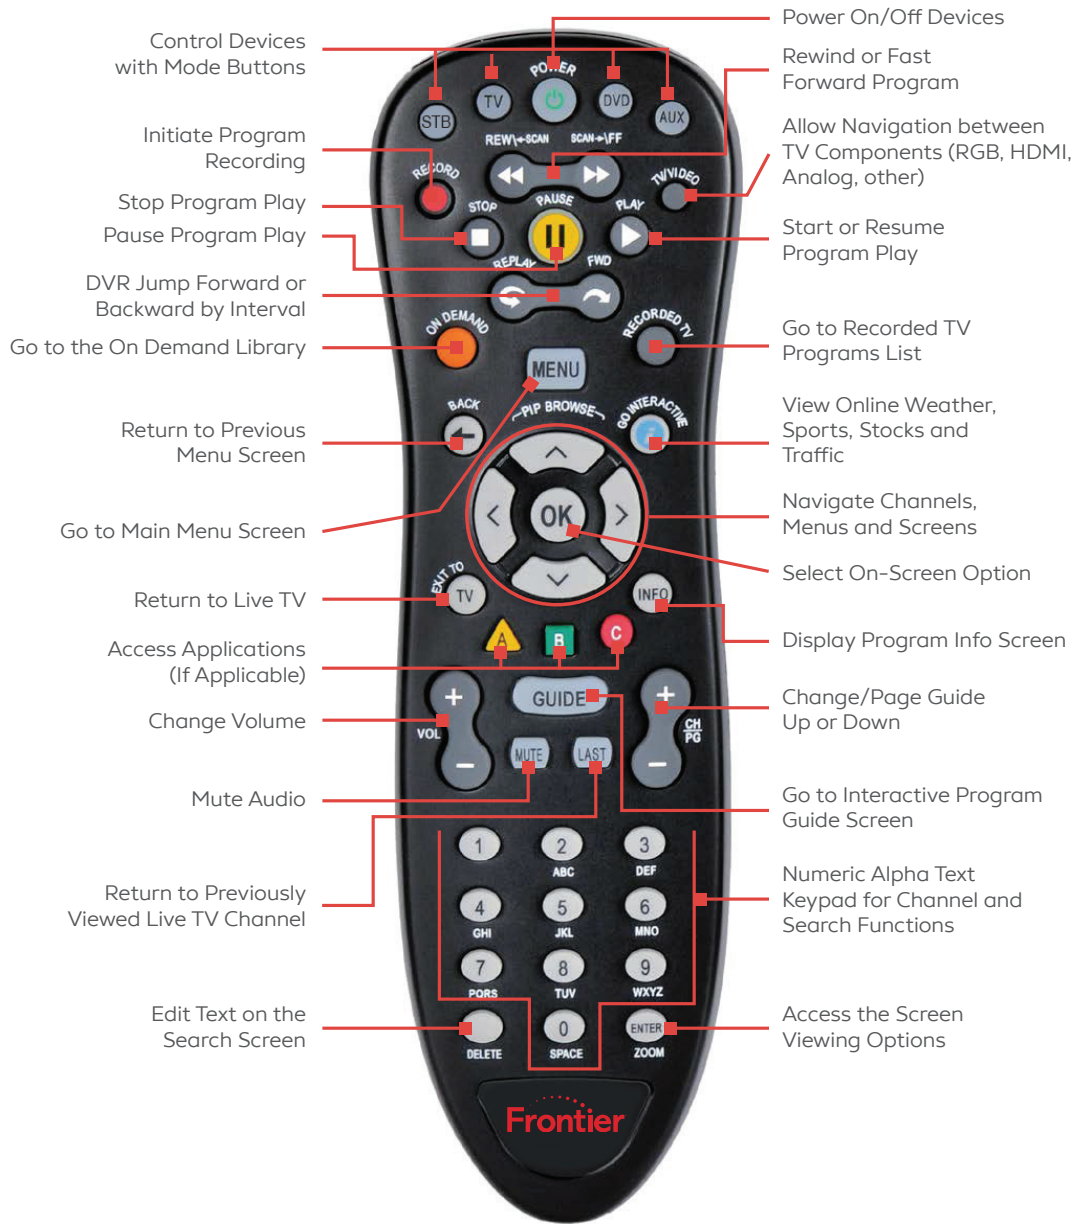

FEATURES OF YOUR FRONTIER TV REMOTE CONTROL

UPGRADE TO THIS WINNING COMBO

Get the ultimate in entertainment freedom! Our exclusive Wireless Receiver lets you enjoy TV virtually anywhere in your home. Design your room to suit your style—you're no longer tied to your TV outlet! And our Point Anywhere Remote Control doesn't require lineal sight, so it works however you aim it—even through cabinets and walls. **Add them both for amazing flexibility and convenience.** Go to Frontier.com to order.

The Point Anywhere Remote Control is intended and sold for use only with Frontier TV receivers. May not be compatible with all entertainment systems or capable of accepting every programming code for other devices. Limited one-year replacement-only warranty. See enclosed User Guide for further information. Go to Frontier.com for details. Technical restrictions apply; may not be available to all customers.

Get answers 24/7 at Frontier.com/helpcenter or call **1.800.921.8101**.

*Channel and programming availability subject to change without notice. For your most current channel lineup, please visit Frontier.com.

Channel/content available for viewing in Multiview is based on TV package and additional programming purchased.

©2021 Frontier Communications Parent, Inc. All Rights Reserved. 9/2021

15048_VFTv_Resi_CLU_OH_O_0921