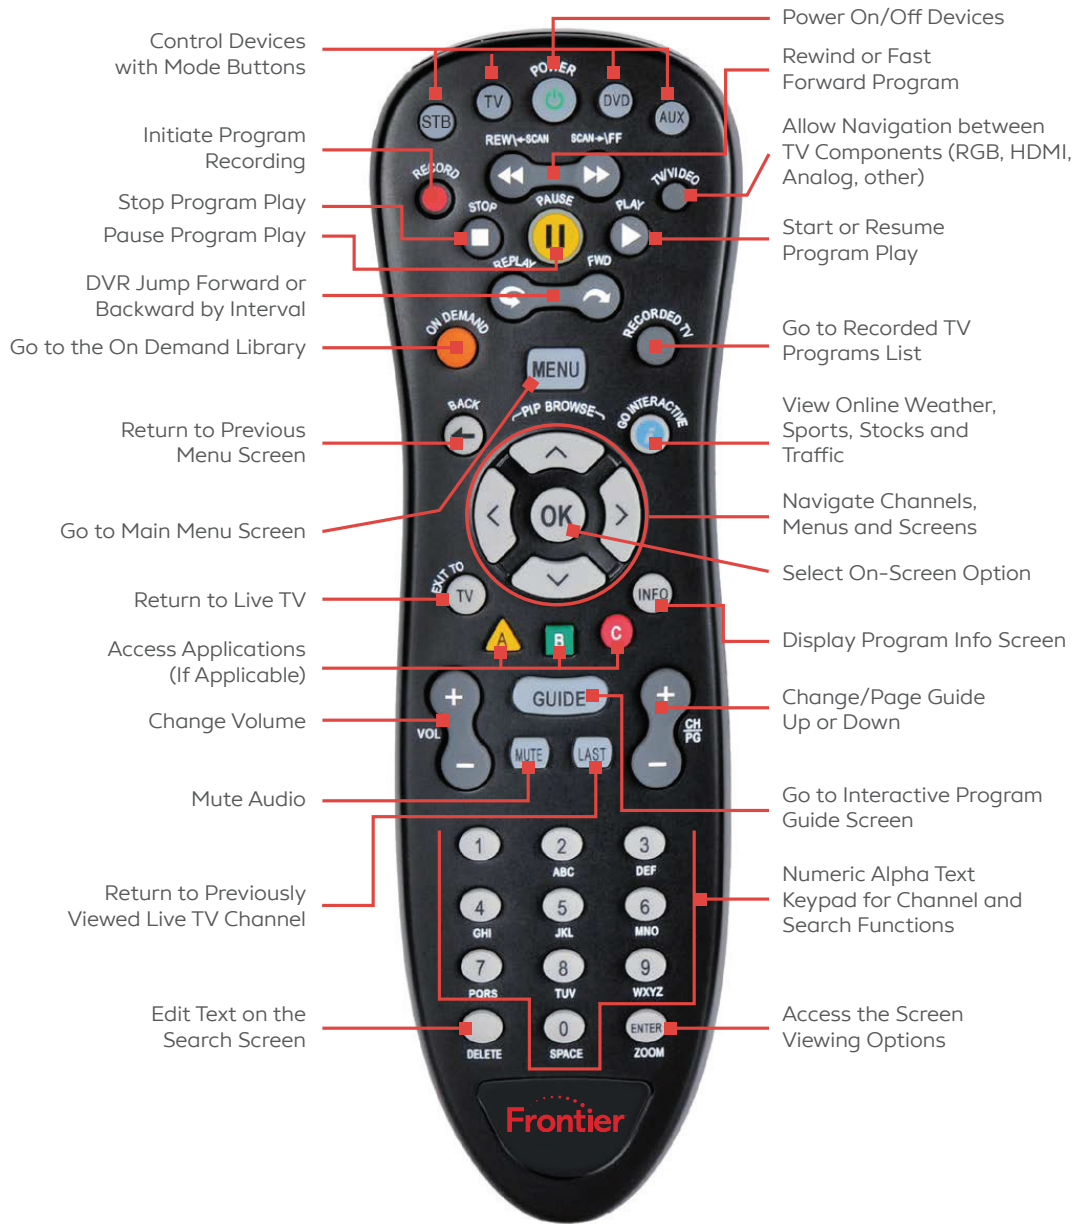

FEATURES OF YOUR FRONTIER TV REMOTE CONTROL

UPGRADE TO THIS WINNING COMBO

Get the ultimate in entertainment freedom! Our exclusive Wireless Receiver lets you enjoy TV virtually anywhere in your home. Design your room to suit your style—you're no longer tied to your TV outlet! And our Point Anywhere Remote Control doesn't require lineal sight, so it works however you aim it—even through cabinets and walls. **Add them both for amazing flexibility and convenience.** Go to Frontier.com to order.

The Point Anywhere Remote Control is intended and sold for use only with Frontier TV receivers. May not be compatible with all entertainment systems or capable of accepting every programming code for other devices. Limited one-year replacement-only warranty. See enclosed User Guide for further information. Go to Frontier.com for details. Technical restrictions apply; may not be available to all customers.

Get answers 24/7 at Frontier.com/helpcenter or call **1.800.921.8101**.

*Channel and programming availability subject to change without notice. For your most current channel lineup, please visit Frontier.com.

Channel/content available for viewing in Multiview is based on TV package and additional programming purchased.

©2021 Frontier Communications Parent, Inc. All Rights Reserved. 9/2021

15048_VFTv_Resi_CLU_SC_O_0921