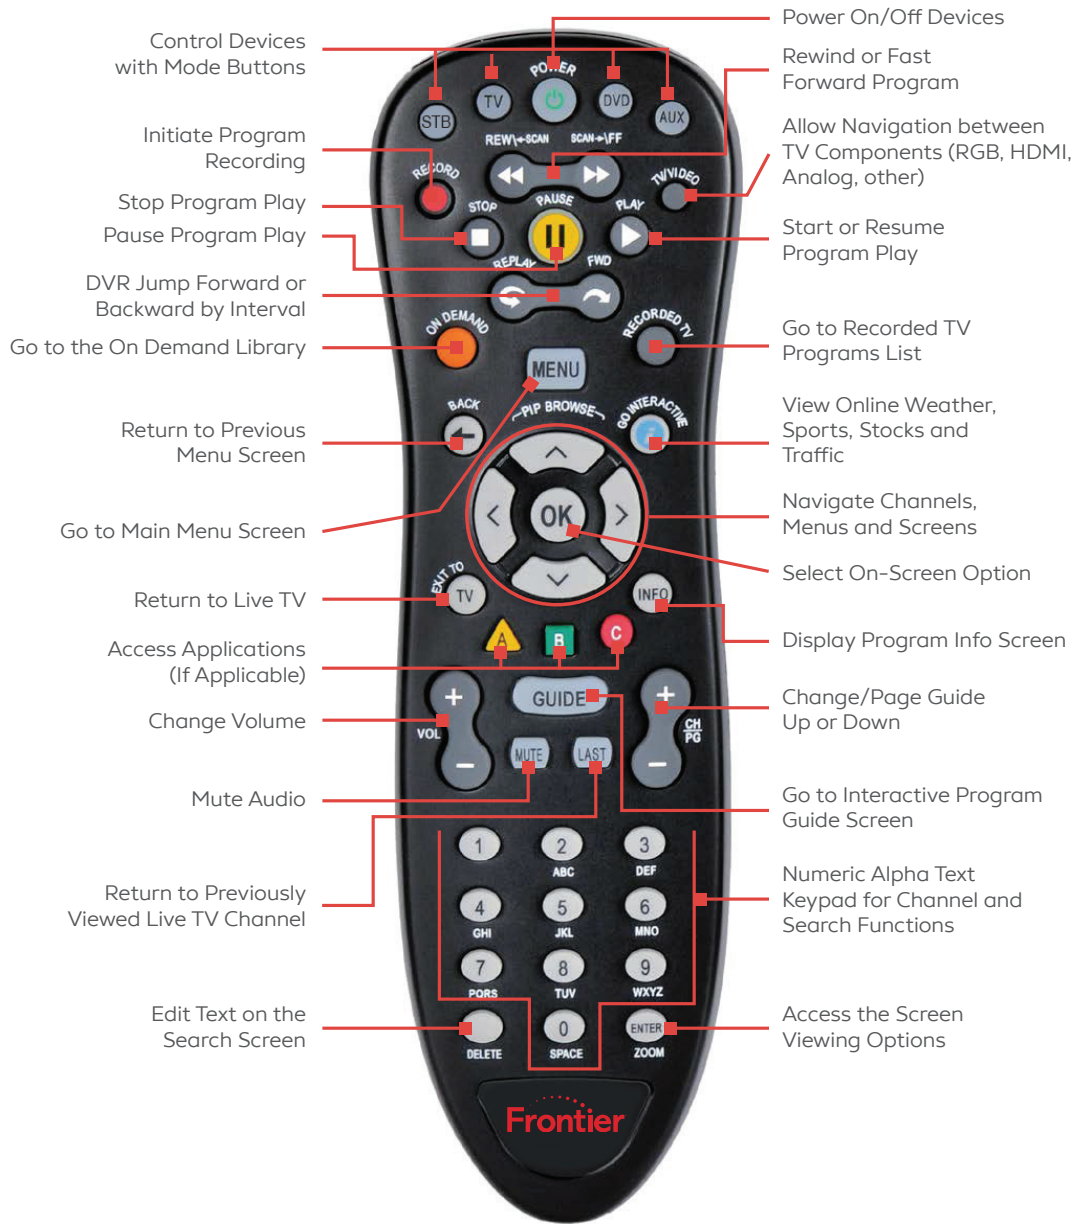

FEATURES OF YOUR FRONTIER TV REMOTE CONTROL

UPGRADE TO THIS WINNING COMBO

Get the ultimate in entertainment freedom! Our exclusive Wireless Receiver lets you enjoy TV virtually anywhere in your home. Design your room to suit your style—you're no longer tied to your TV outlet! And our Point Anywhere Remote Control doesn't require lineal sight, so it works however you aim it—even through cabinets and walls. **Add them both for amazing flexibility and convenience.** Go to Frontier.com to order.

The Point Anywhere Remote Control is intended and sold for use only with Frontier TV receivers. May not be compatible with all entertainment systems or capable of accepting every programming code for other devices. Limited one-year replacement-only warranty. See enclosed User Guide for further information. Go to Frontier.com for details. Technical restrictions apply; may not be available to all customers.

Get answers 24/7 at Frontier.com/helpcenter or call **1.800.921.8101**.

*Channel and programming availability subject to change without notice. For your most current channel lineup, please visit Frontier.com.

Channel/content available for viewing in Multiview is based on TV package and additional programming purchased.

©2021 Frontier Communications Parent, Inc. All Rights Reserved. 9/2021

15048_VFTv_Resi_CLU_SNY_O_0921