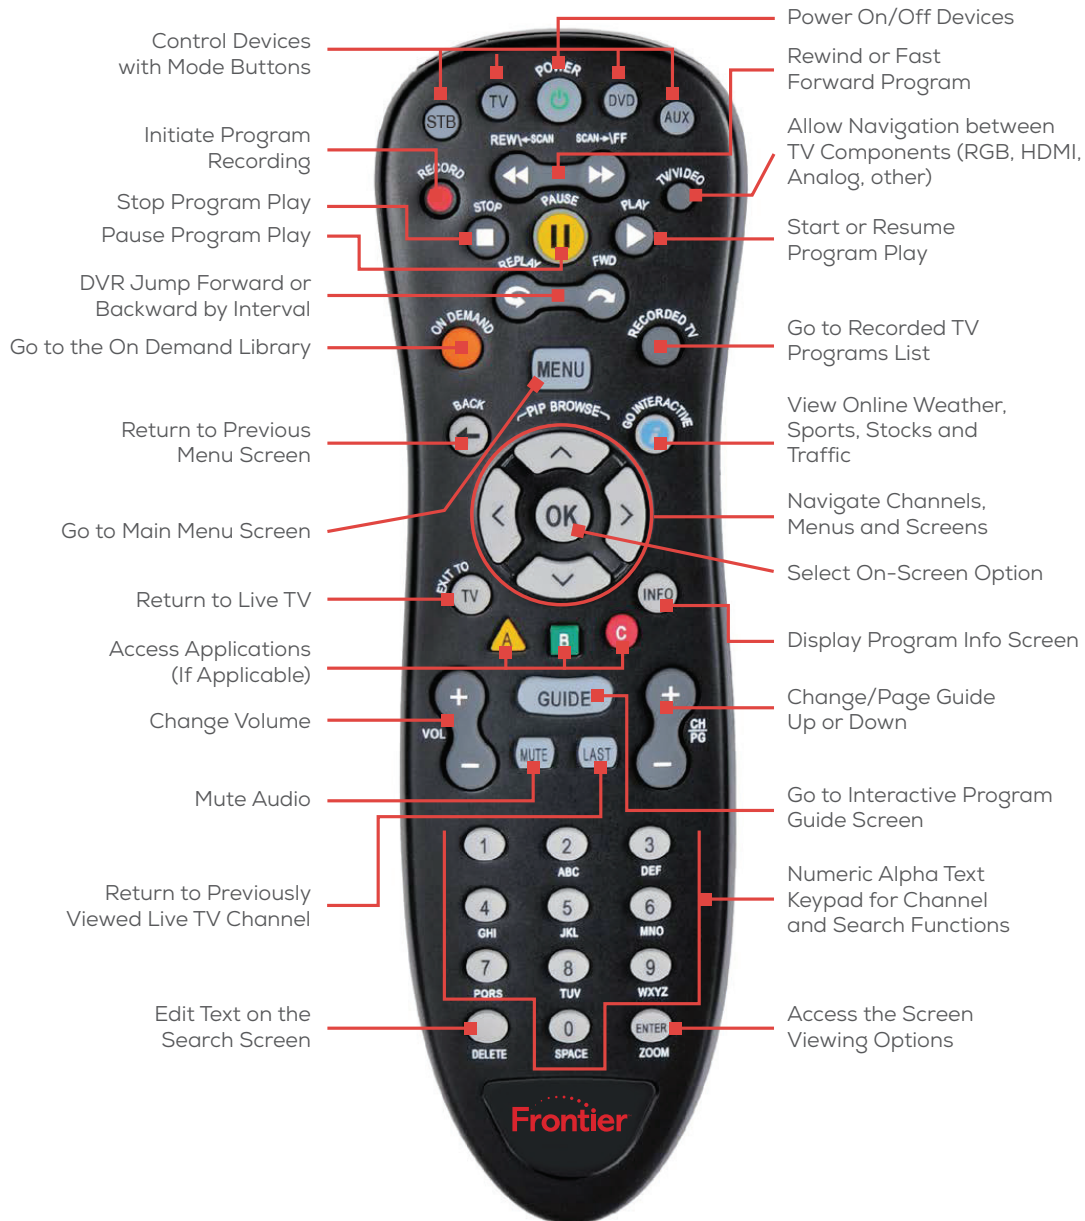

Custom Global Sports
Can be added to Custom Essentials

ESPN Deportes	3113/3313
TUDN	658/1658

Vantage TV Choice
Includes locals, Music Choice, plus these channels:

A&E HD	132/1132
AMC HD	119/1119
BBC America HD	122/1122
BBC World News	207/1207
QVC3 (f. Beauty iQ)	365
BET	155/1155
BET Gospel	516
BET Her	515
BET Jams	508
BET Soul	522
BTN/BTN HD Core	650/1650
Bulldog	146/646
BUYIT	196/247
Cartoon Network	325/1325
CMT	525
CNN HD	202/1202
CNN Int'l	205
Comedy Central HD	140/1140
Crime & Investigation Network HD	163/1163
Disney Channel	302/1302
ESPN HD	602/1602
ESPN2 HD	606/1606
Food Network HD	452/1452
Fox Business Network HD	211/1211
Fox Deportes	1655/3314
Fox News Channel HD	6/210
Fox Sports 1 HD	652/1652
Fox Sports 2 HD	651/1651
fuse HD	535/1535
FX HD	129/1129
FXX HD	128/1128
FYI HD (fka BIO HD)	272/1272

FEATURES OF YOUR VANTAGE™ TV BY FRONTIER® REMOTE CONTROL

UPGRADE TO THIS WINNING COMBO

Get the ultimate in entertainment freedom! Our exclusive Wireless Receiver lets you enjoy TV virtually anywhere in your home. Design your room to suit your style—you're no longer tied to your TV outlet! And our Point Anywhere Remote Control doesn't require lineal sight, so it works however you aim it—even through cabinets and walls. **Add them both for amazing flexibility and convenience.** Go to Frontier.com to order.